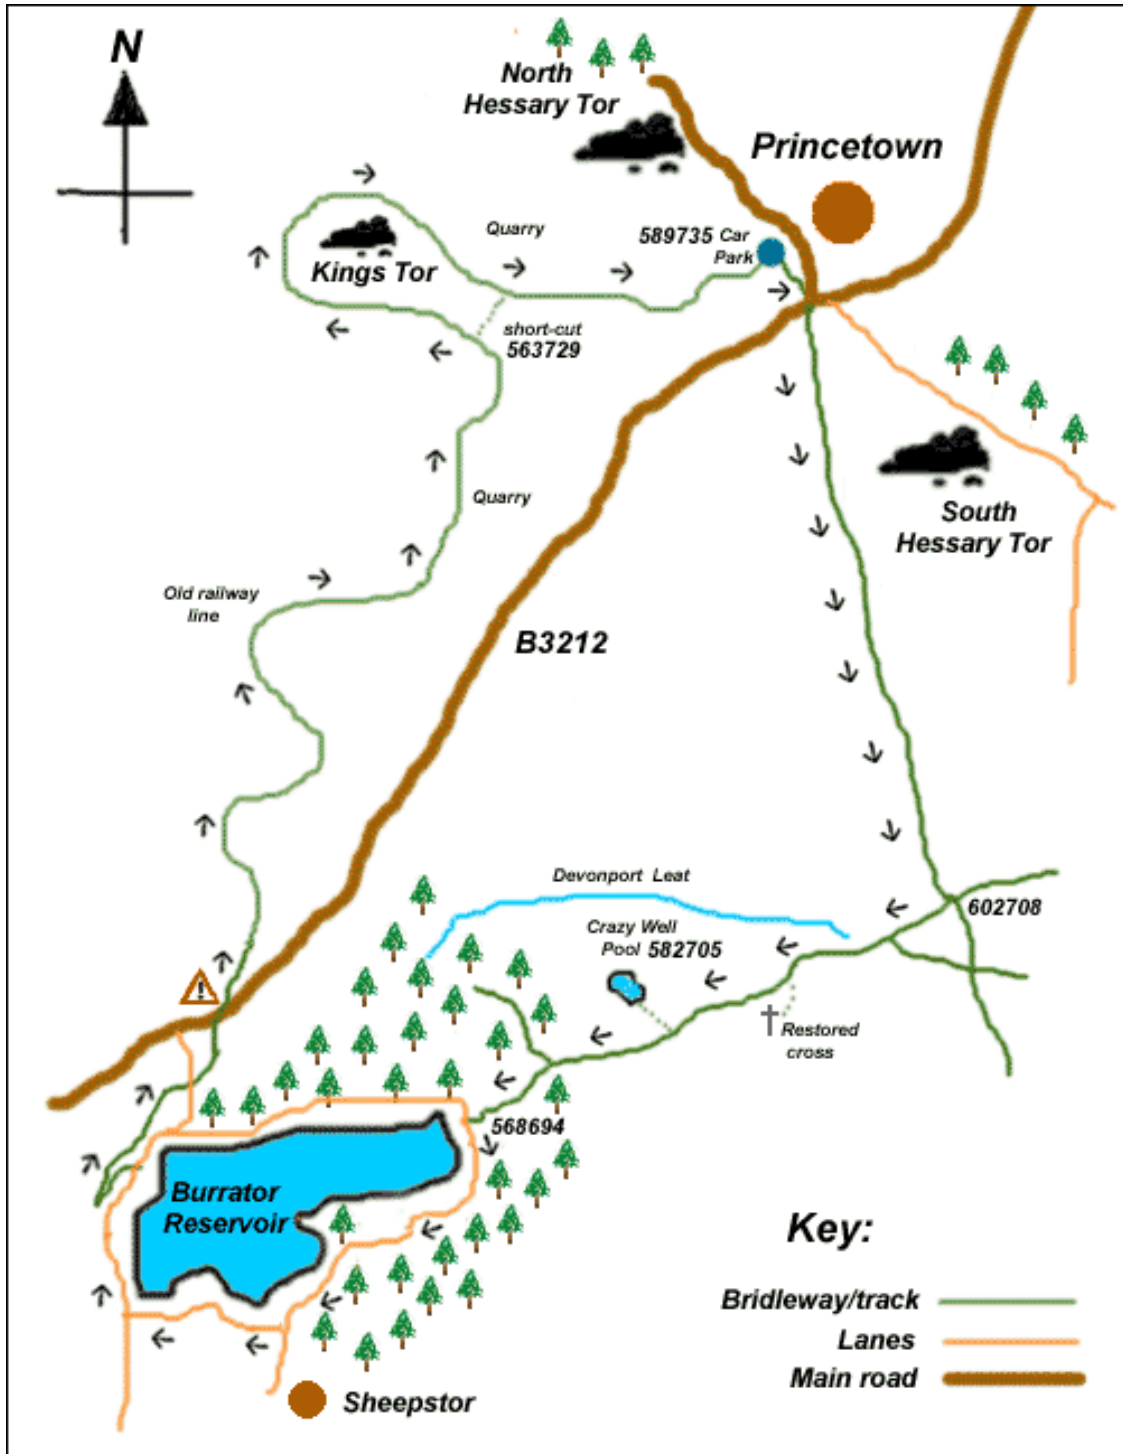

Topic	School/College Name	Location (Latitude/Longitude)
Landscape	Mankgail School, South Africa	-23.979215,29.7887613

This is an example of a student map of the local landscape. It may have been hand drawn or using PC mapping software.